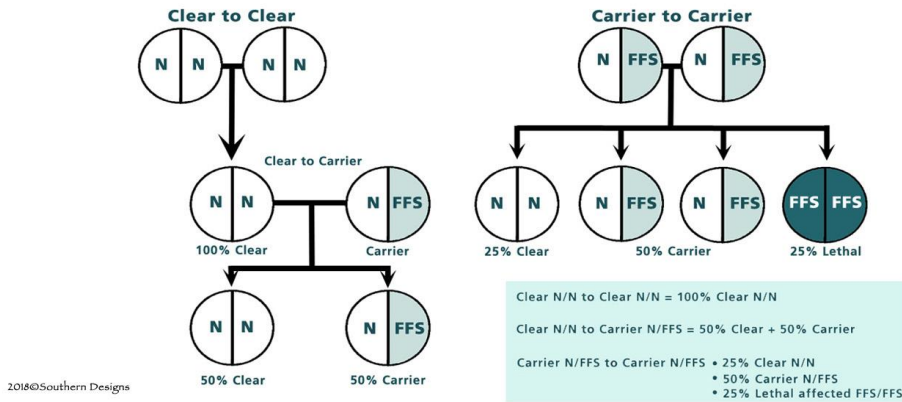

Autosomal Recessive Inheritance

Only stallions offered by SES and whose suppliers/registries have provided test results will be listed
SES is not responsible for errors or omissions and will update list as results are received

N/N – Non-carriers

- Van Vivaldi
- Viscerado
- Viscount
- Vivaldi
- Weltmeyer
- Zafferano
- Zinedream
- Zoom